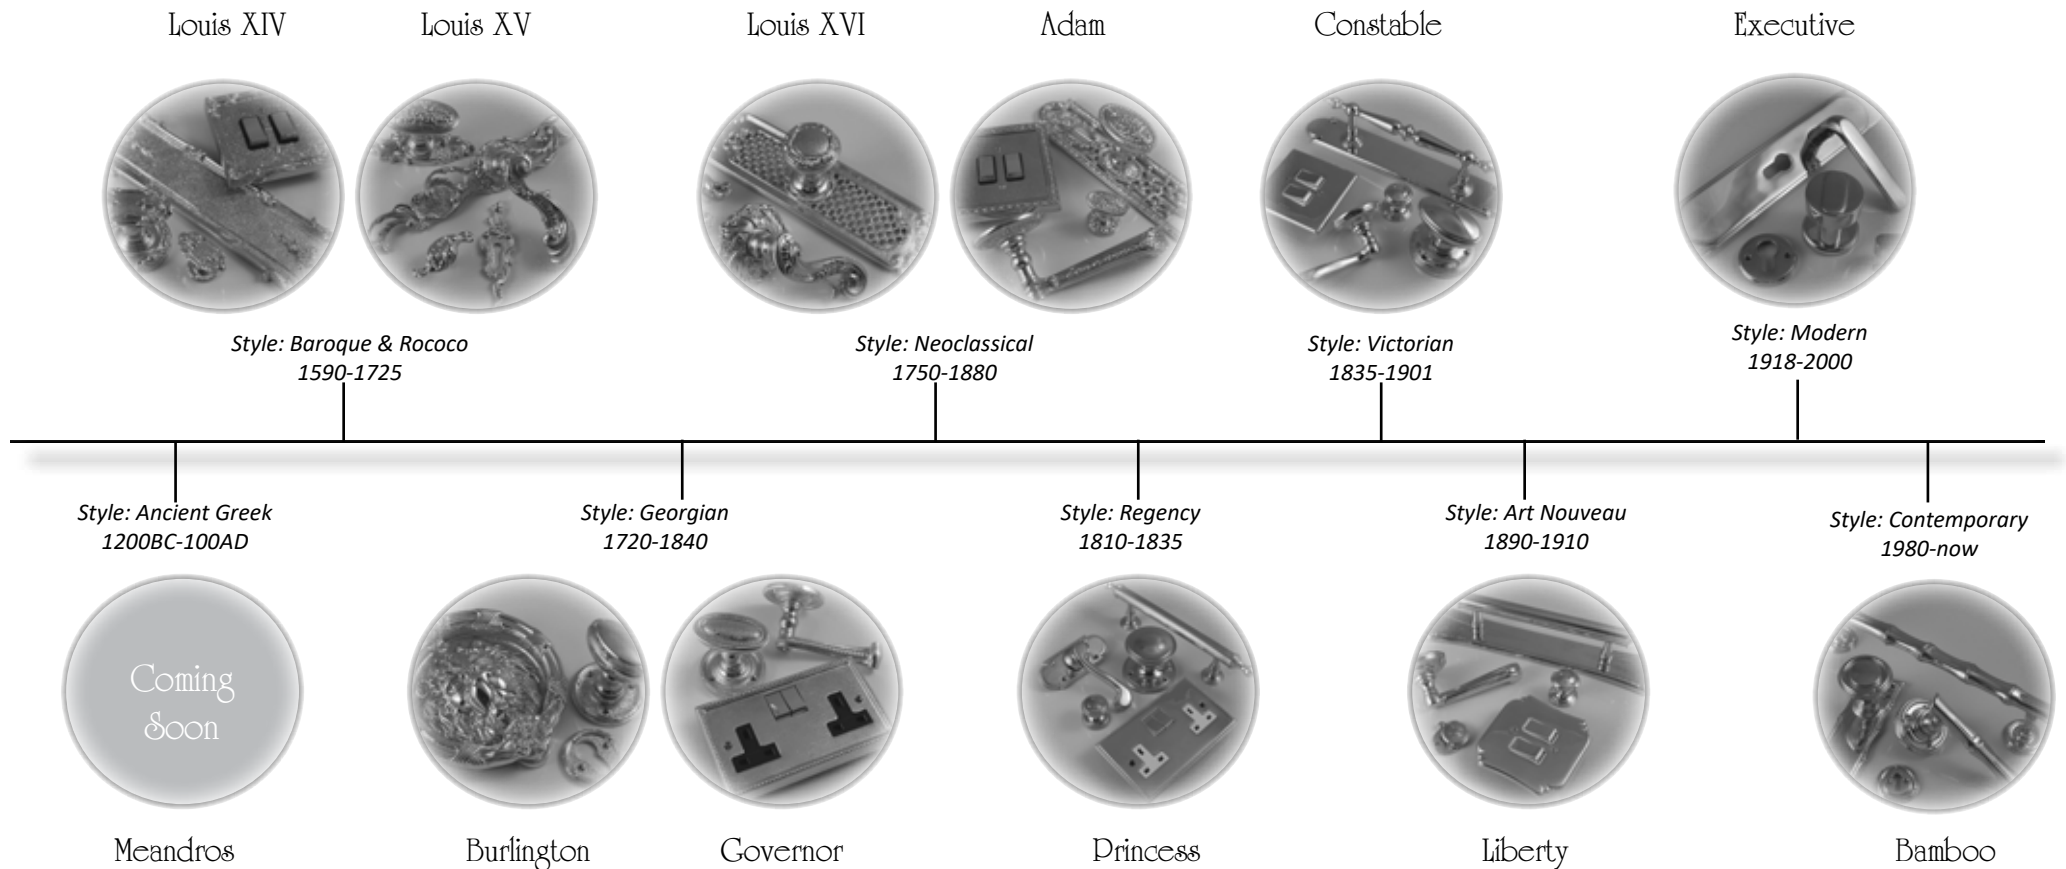

With a unique range of Collections dating back to architectural periods in the early 16th Century we offer a uniquely extensive range of Period, Heritage and Contemporary Door Furniture made from the purest Brass all hand worked, polished and finished on site... in England.

We work with professional and private clients worldwide to create elegant door and window furniture products for royal palaces, super yachts, stately homes and high specification private residences.

Here and on our website you can learn more about us, the work we do and how we can help you add those finishing touches of elegance

All of our Collections make reference to a particular historical architectural style, helping you choose the right finishing touches to your home.

Within our Collections you will find a number of product types so that you can add that luxury touch, not only to your doors!