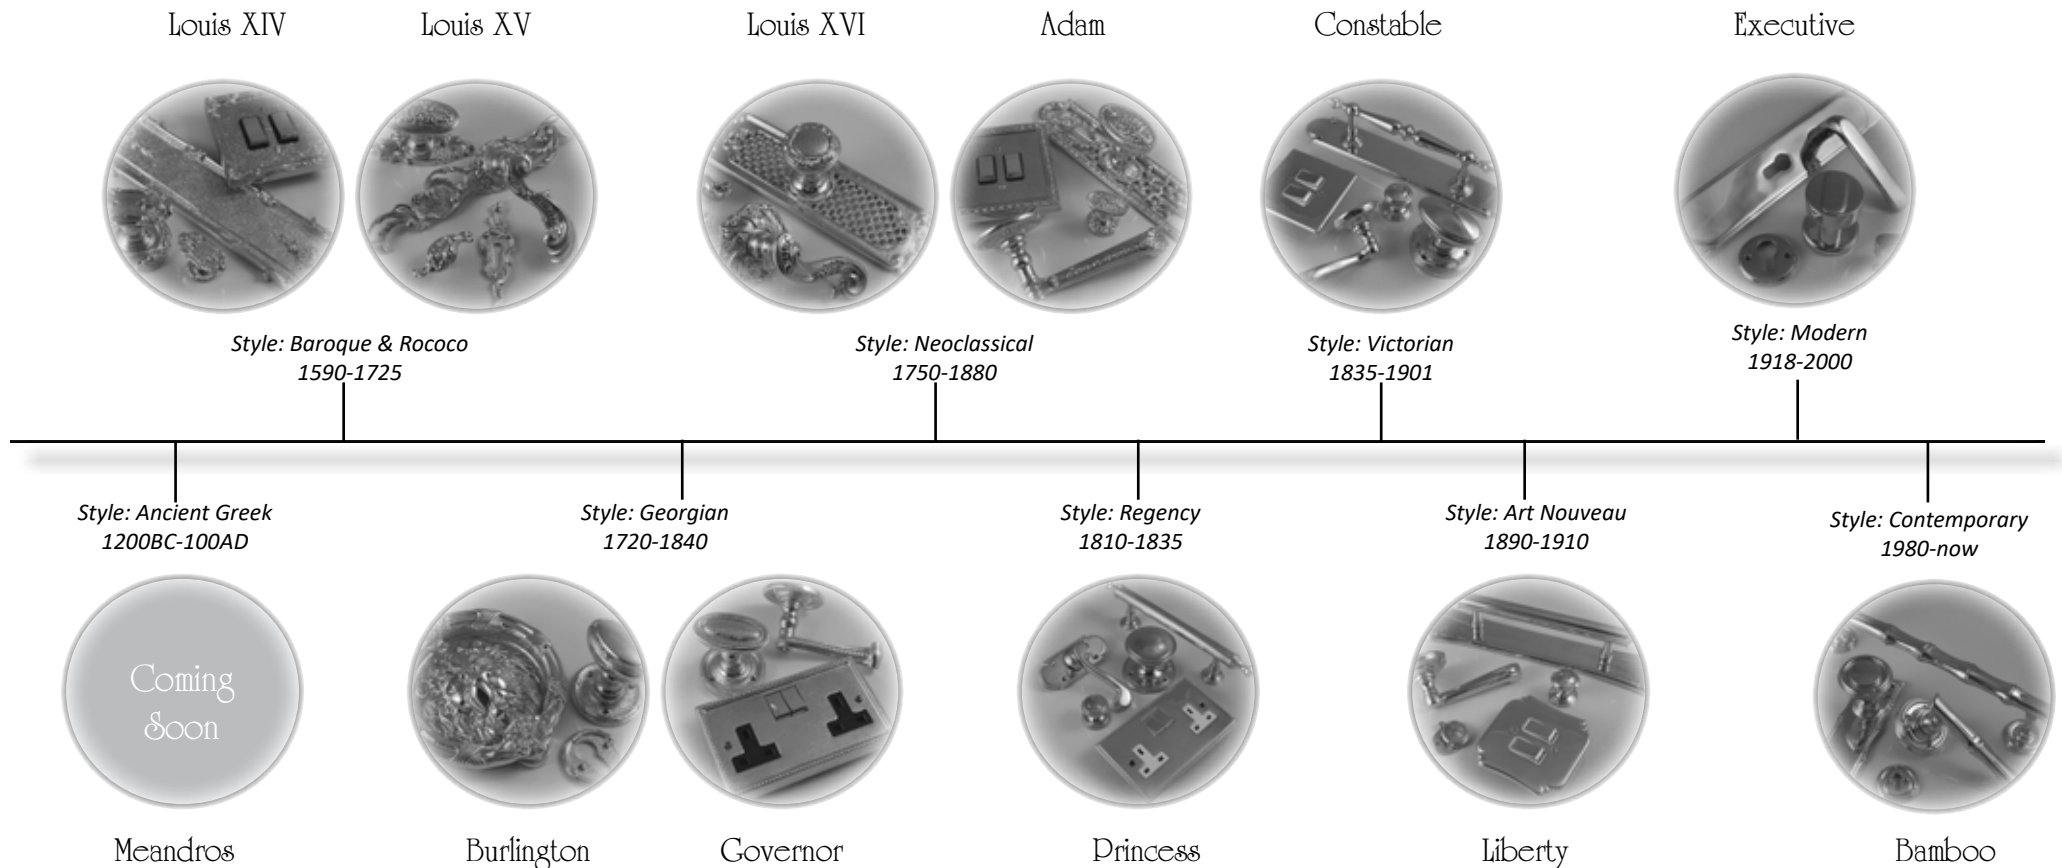

With a unique range of Collections dating back to architectural periods in the early 16th Century we offer a uniquely extensive range of Period, Heritage and Contemporary Door Furniture made from the purest Brass all hand worked, polished and finished on site... in England.

We work with professional and private clients worldwide to create elegant door and window furniture products for royal palaces, super yachts, stately homes and high specification private residences.

Here and on our website you can learn more about us, the work we do and how we can help you add those finishing touches of elegance

All of our Collections make reference to a particular historical architectural style, helping you choose the right finishing touches to your home.

Within our Collections you will find a number of product types so that you can add that luxury touch, not only to your doors!