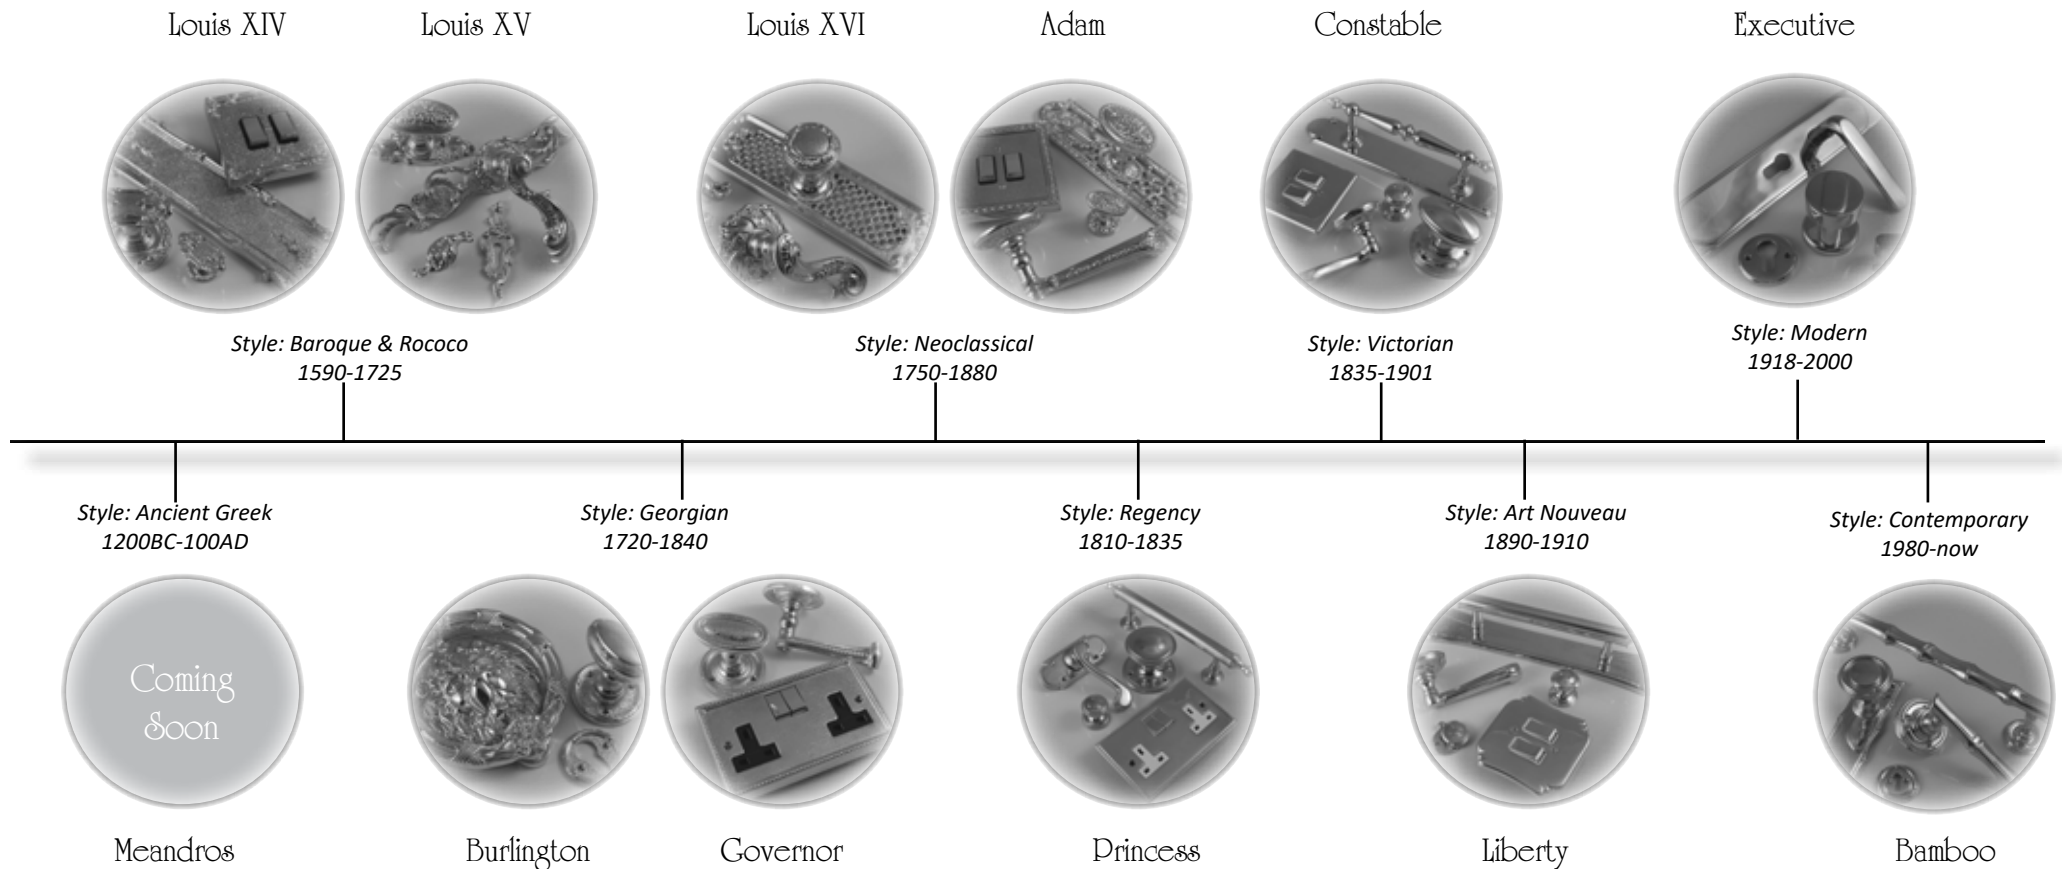

With a unique range of Collections dating back to architectural periods in the early 16th Century we offer a uniquely extensive range of Period, Heritage and Contemporary Door Furniture made from the purest Brass all hand worked, polished and finished on site... in England.

We work with professional and private clients worldwide to create elegant door and window furniture products for royal palaces, super yachts, stately homes and high specification private residences.

Here and on our website you can learn more about us, the work we do and how we can help you add those finishing touches of elegance

All of our Collections make reference to a particular historical architectural style, helping you choose the right finishing touches to your home.

Within our Collections you will find a number of product types so that you can add that luxury touch, not only to your doors!